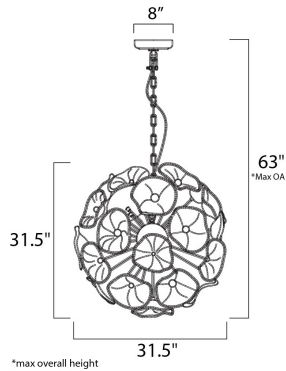

MEASUREMENTS

DIMENSION : 31.5" W x 70.9" H
 MAX OAH : 63" OAH
 CANOPY : 8" W x 1" H x 8" L
 HANGING WEIGHT : 25.4 lb

LAMPING

INPUT VOLTAGE : 120V
 LUMENS : 8,960 Rated
 BULB : 28 x 40W Xenon G9 , 1120W Total
 BULB INCLUDED : (Included)
 DIMMABLE : Yes